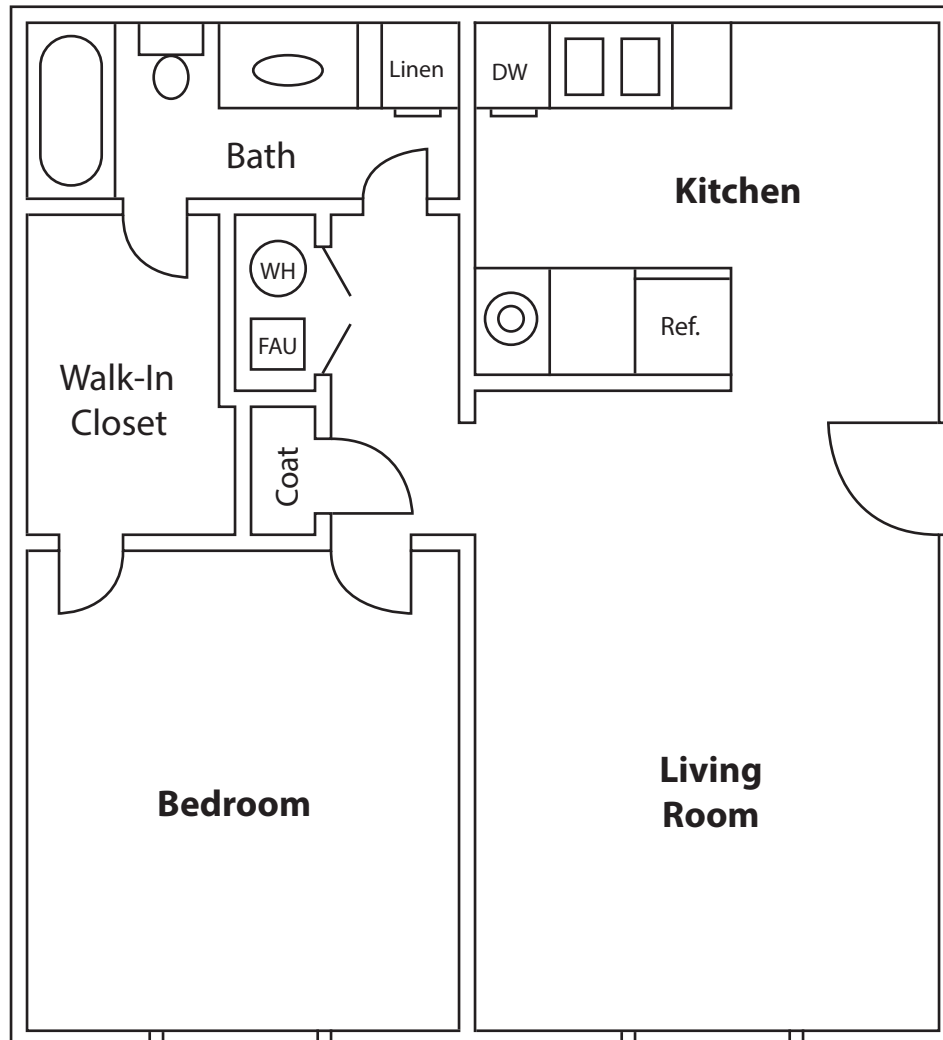

One-Bedroom Apartment Floor Plan

650 Sq. Ft. of Living Space

Our great 1-bedroom apartment floor plan provides a comfortable 650 sq. ft. of living space. You must see this floor plan in person to appreciate how well it flows.

Floor plan graphics are not to exact scale. The best way to know if your furniture will fit is to measure the rooms of the particular home you want to rent.

One-Bedroom Apartment Features

- walk-in closet
- central heat and air conditioning
- ceiling fan(s)
- dishwasher
- frost-free refrigerator
- stove and oven
- garbage disposal
- cable TV and high-speed internet ready